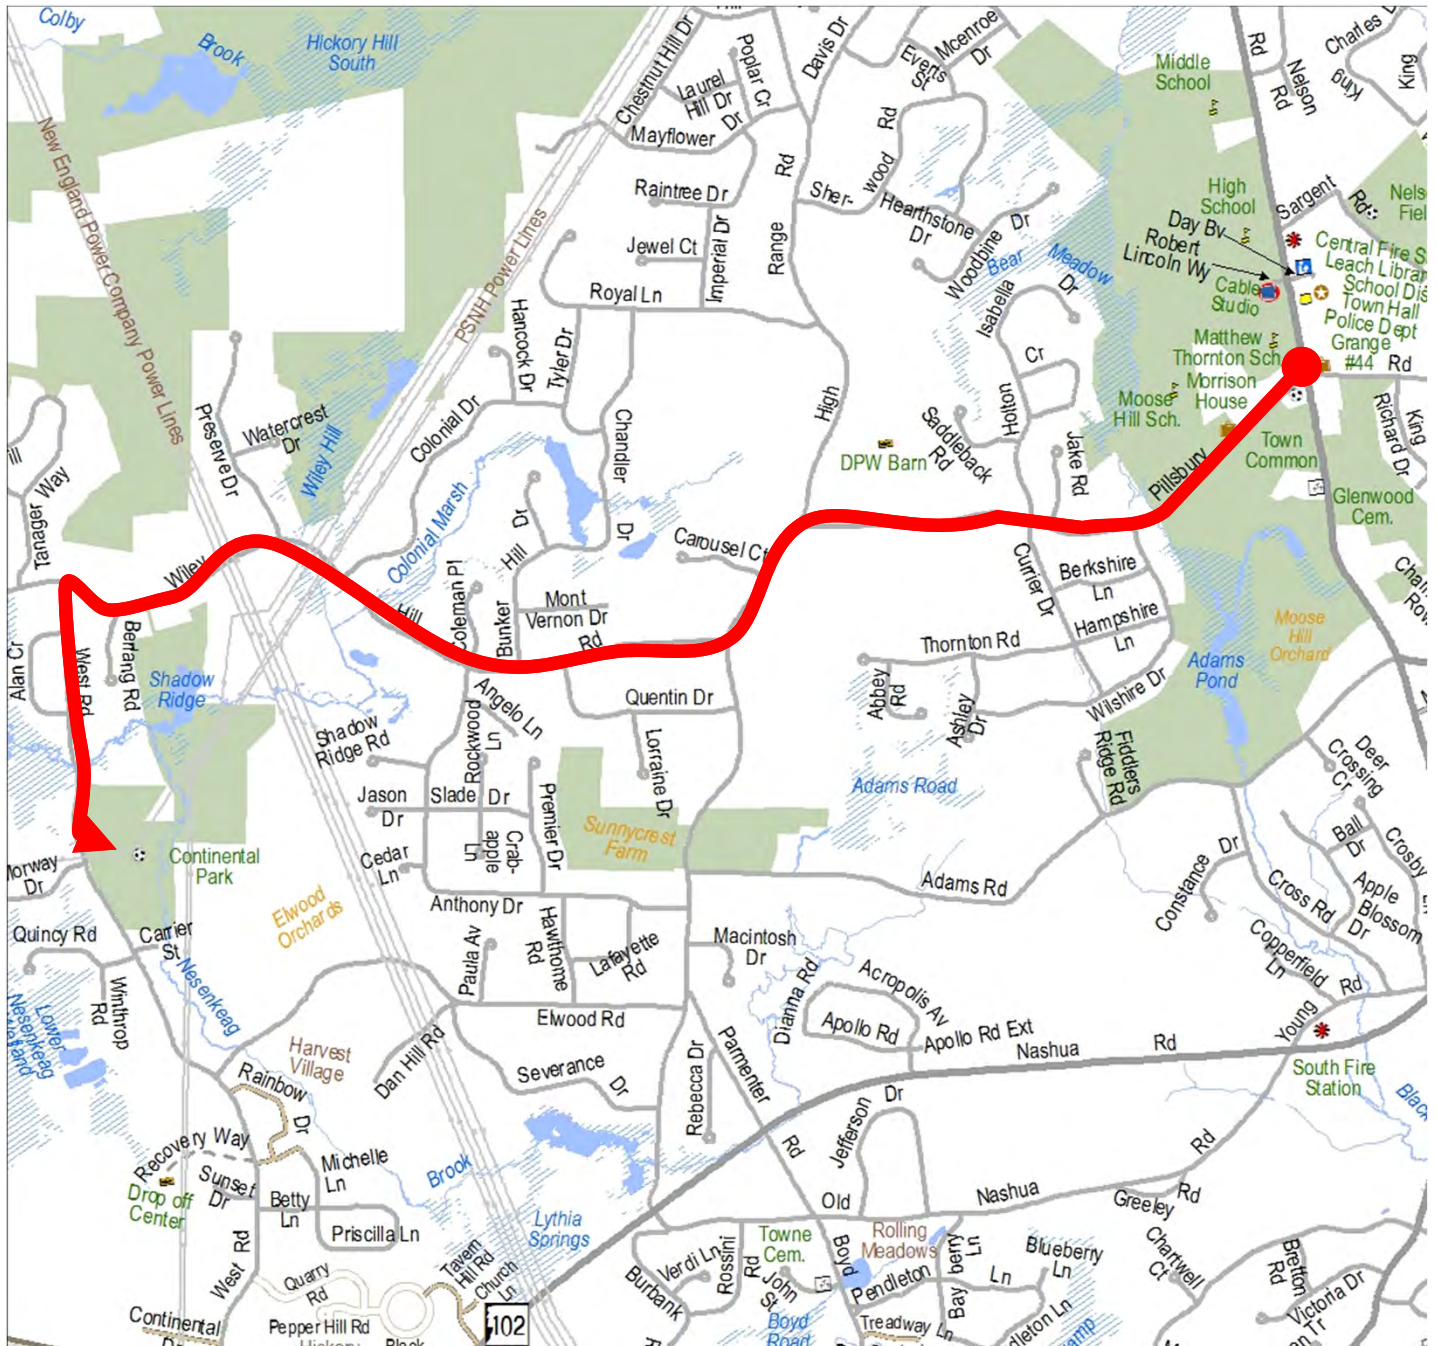

Directions to the West Road Fields, Londonderry

From the Town Center (Intersection of Pillsbury/Mammoth Road):

Travel West on Pillsbury Road to end. Left on High Range Road to 2nd Right. Right on Wiley Hill Road to West Road. Left on West Road. 1st and 2nd Left (2 entrances) to Fields. Look for parking at either entrance.